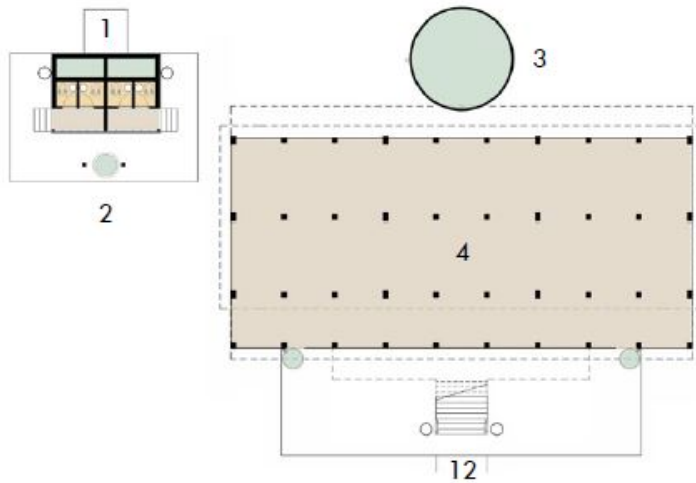

## Ground Floor

## Upper Floor

Caption:

Description:

Dimensions: 818 x 378

aperture: 0

credit: Stephanie Theis

camera:

caption: