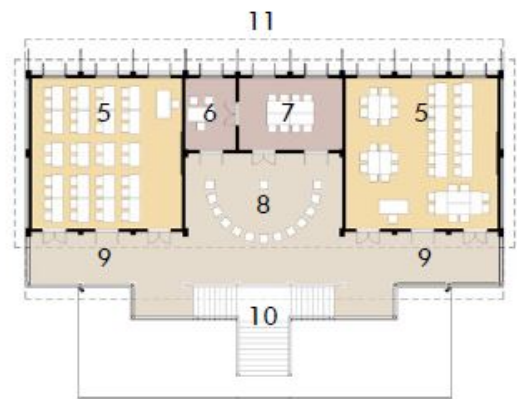

## Ground Floor

## Upper Floor

Caption:

Description:

Dimensions: 818 x 378

aperture: 0

credit: Stephanie Theis

camera:

caption: