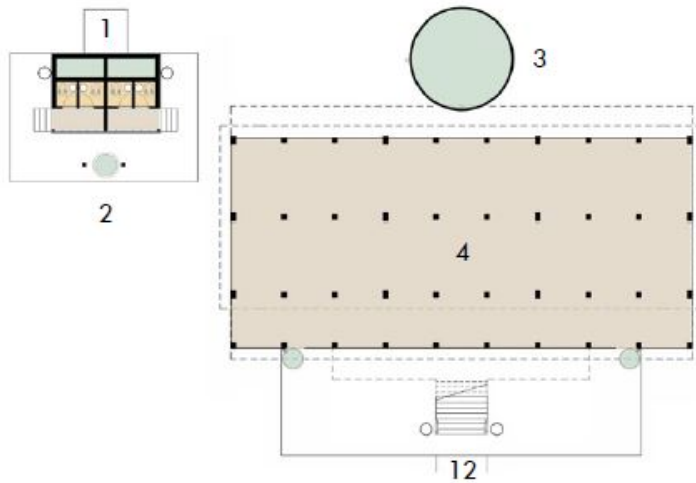

Ground Floor

Upper Floor

Caption:

Description:

Dimensions: 818 x 378

aperture: 0

credit: Stephanie Theis

camera: