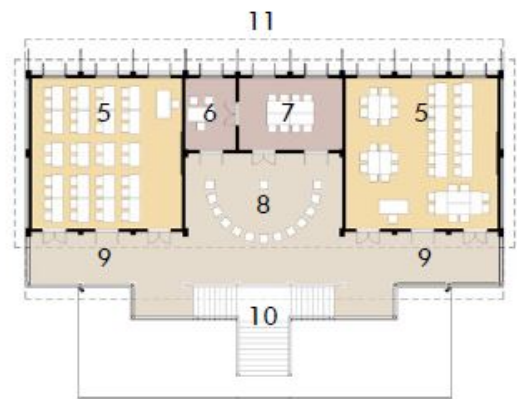

Upper Floor

Caption:

Description:

Dimensions: 818 x 378

aperture: 0

credit: Stephanie Theis

camera:

caption:

created_timestamp: 0

copyright:

focal_length: 0

iso: 0

shutter_speed: 0

title:

orientation: 0

keywords: Array