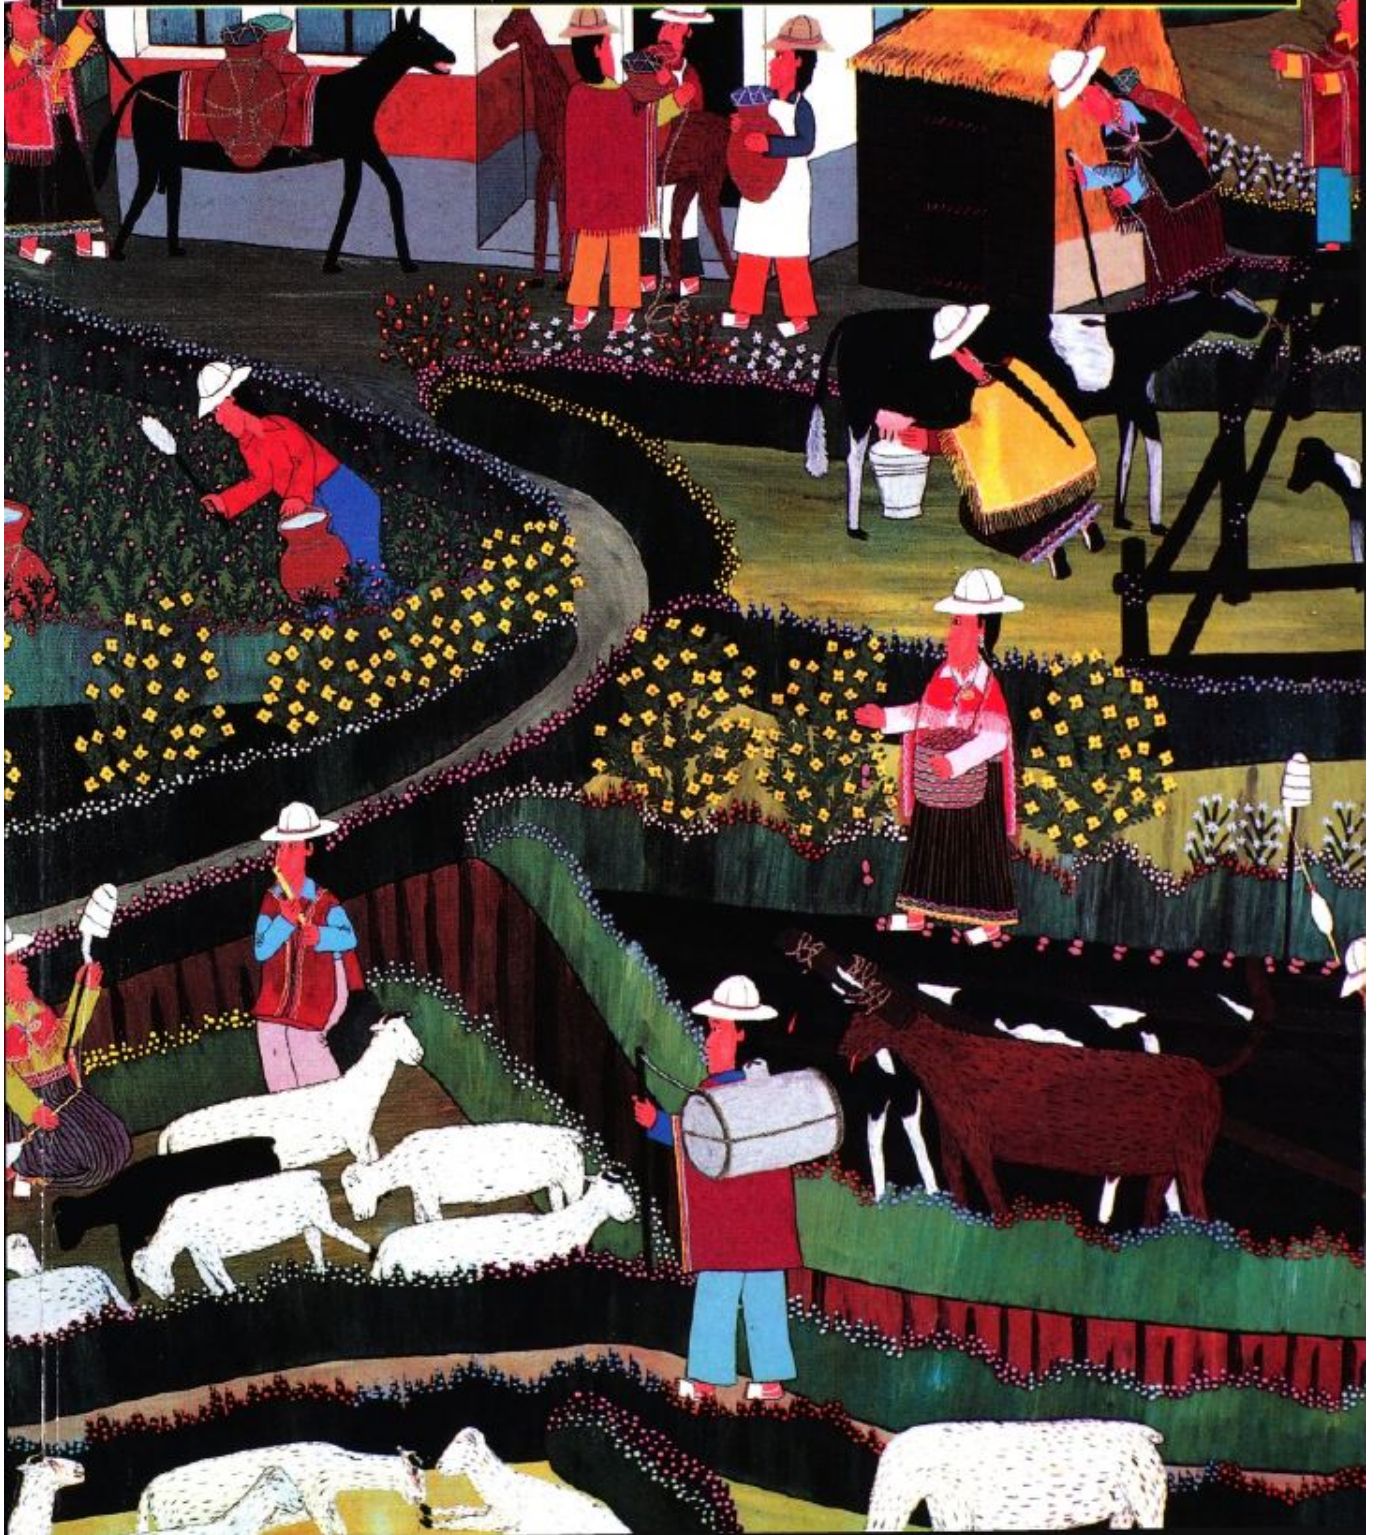

Traditional Cheesemaking

Josef Dubach

Description:

Dimensions: 727 x 1070

aperture: 0

credit: Martin Laeng

camera:

caption:

created_timestamp: 1625243682

copyright:

focal_length: 0

iso: 0

shutter_speed: 0

title:

orientation: 0

keywords: Array