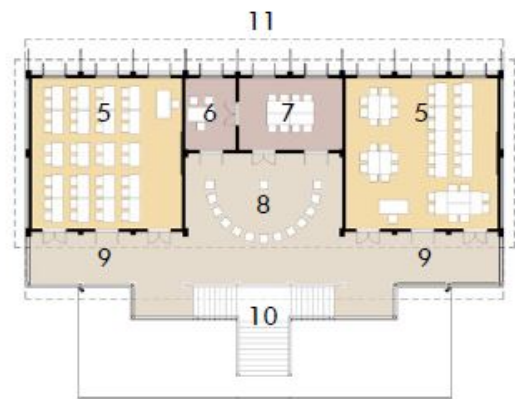

Ground Floor

Upper Floor

Caption:

Description:

Dimensions: 818 x 378

aperture: 0

credit: Stephanie Theis

camera: