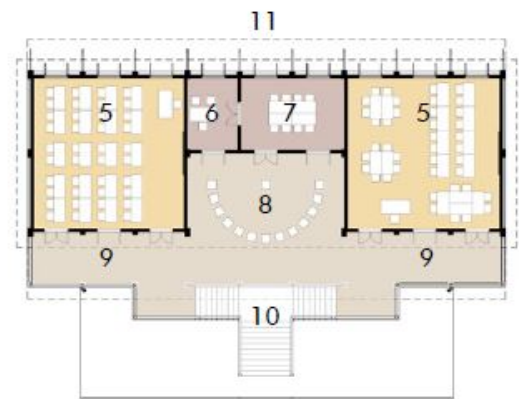

Ground Floor

Upper Floor

Caption:

Description:

Dimensions: 818 x 378

aperture: 0

credit: Stephanie Theis

camera: